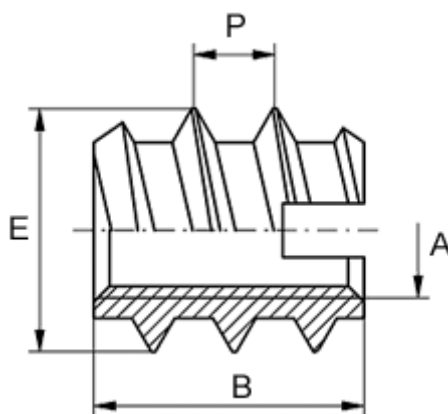

Article number: 12309000040800
Description: KLEE-coil 309 000 040.800
M4 Brass

Measures

Female thread A	= M4
Length B	= 10
Male thread E	= 7.0
Min hole depth	= 13
Recommended bore diameter (plastic/hard wood)	= 5.2 to 5.3
Recommended bore diameter, soft wood (largest)	= 5.0
Thread pitch P	= 3.0